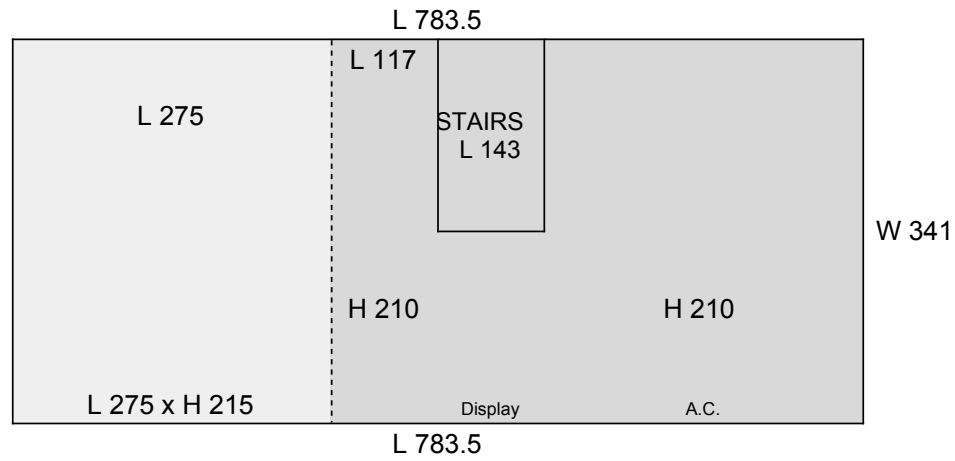

META GALLERY | 39 AVENUE PRINCESSE GRACE, 98000 MONTE - CARLO MONACO

GROUND FLOOR

UPPER FLOOR

LOWER FLOOR