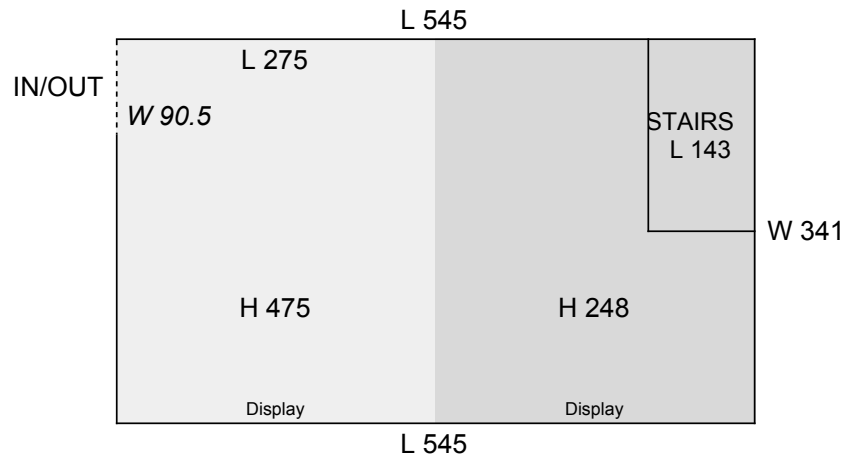

META GALLERY | 39 AVENUE PRINCESSE GRACE, 98000 MONTE - CARLO MONACO

GROUND FLOOR

UPPER FLOOR

LOWER FLOOR